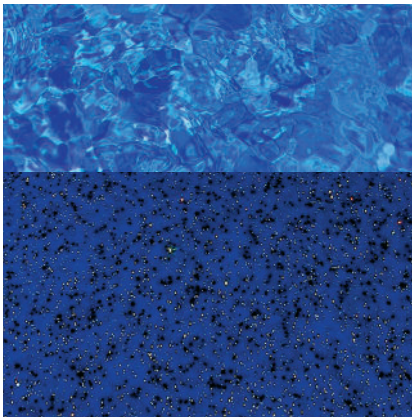

Color Range

**AQUA
TECHNICS
POOLS**

Essentials Range

The most popular colors by far, they suit any of our pool designs and look amazing day or night.

Twilight

Horizon

Silver Mist

Specialty Range

If you are after something a little different, then our Specialty Range may be just what you are looking for.

Hamptons Blue

Platinum

Moonlight

PoolColorGuard®
Advanced Technology in Fiberglass Swimming Pools