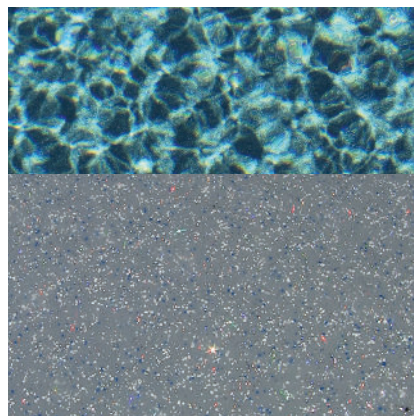

Color Range

**AQUA
TECHNICS
POOLS**

Essentials Range

The most popular colors by far, they suit any of our pool designs and look amazing day or night.

Twilight

Horizon

Silver Mist

Specialty Range

If you are after something a little different, then our Specialty Range may be just what you are looking for.

Hamptons Blue

Platinum

Moonlight

PoolColorGuard®
Advanced Technology in Fiberglass Swimming Pools